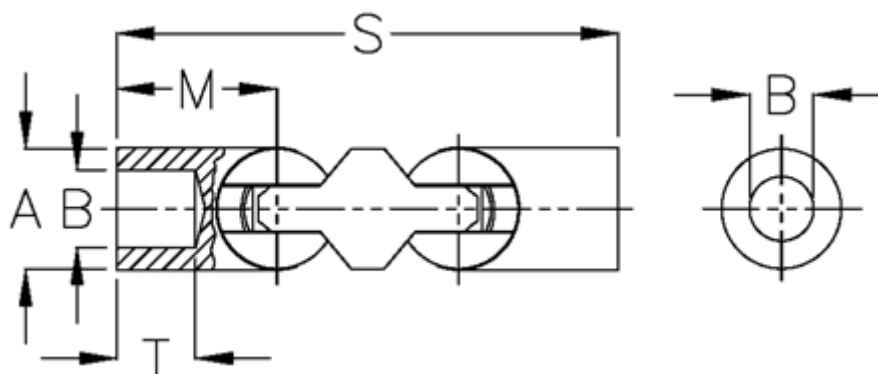

Article number: 07840300

Description: Ball joint, double 0.840.300  
0.840.300

## Measures

A	= 40
B H7	= 20
M	= 50.0
s	= 148
T	= 24